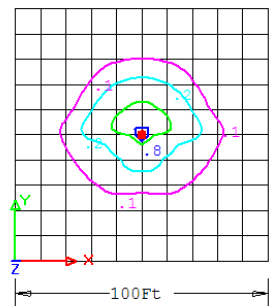

Fixture Weight: 10 lbs (4.54 kg)

Accessories:

- Grounding Kit
- Vandal proof Motion Detector
- Data Logger

For more information see:

- High Lumen LED Lamp Spec Sheet
- Power Package Spec Sheet
- SO-Bright® Controls Spec Sheet
- Pathway photometric plots
- Poles Spec Sheet

Photometrics

LOS - LB800T3
(mounting height = 12')

LOS - 2LB800T3
(mounting height = 16')

LOS - 3LB800T3
(mounting height = 20')

LOS - LB800T5
(mounting height = 12')

LOS - 2LB800T5
(mounting height = 16')