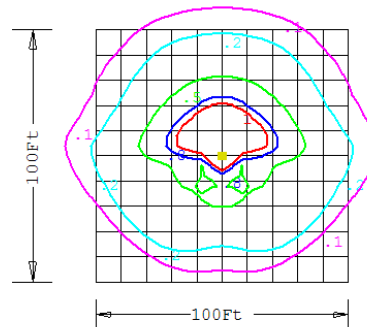

Fixture Weight: 10 lbs (4.54 kg)

Accessories:

- Grounding Kit
- Vandal proof Motion Detector
- Data Logger

For more information see:

- High Lumen LED Lamp Spec Sheet
- Power Package Spec Sheet
- SO-Bright® Controls Spec Sheet
- Pathway photometric plots
- Poles Spec Sheet

Photometrics

LOS - LB800T3
(mounting height = 12')

LOS - 2LB800T3
(mounting height = 16')

LOS - 3LB800T3
(mounting height = 20')

LOS - LB800T5
(mounting height = 12')

LOS - 2LB800T5
(mounting height = 16')