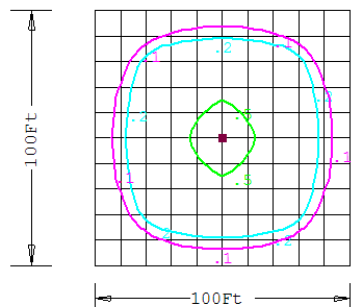

Photometrics

LOS - LB800T3
(mounting height = 12')

LOS - 2LB800T3
(mounting height = 16')

LOS - 3LB800T3
(mounting height = 20')

LOS - LB800T5
(mounting height = 12')

LOS - 2LB800T5
(mounting height = 16')