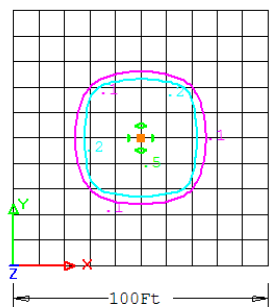

Photometrics

LOS - LB800T3
(mounting height = 12')

LOS - 2LB800T3
(mounting height = 16')

LOS - 3LB800T3
(mounting height = 20')

LOS - LB800T5
(mounting height = 12')

LOS - 2LB800T5
(mounting height = 16')