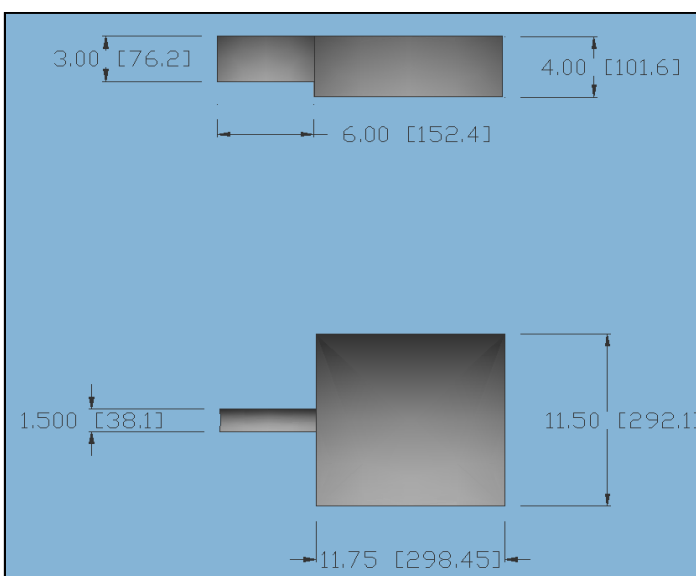

Standard Configurations

Series	Lamps	Driver	Control(s)	Voltage	Panel(s)	Mounting	Battery	Enclosure	Pole Fitting	Finish	Options
LOS-1LB800T3-MCD-MPT-12V-P50-TP-B118CA-EM1											
LOS-1LB800T3-MCD-MPT-12V-P80-TP-B118CA-EM1											
LOS-1LB800T3-MCD-MPT-12V-P130-TP-2B118CA-EL2											
LOS-2LB800T3-2MCD-MPT-12V-P50-TP-B118CA-EM1											
LOS-2LB800T3-2MCD-MPT-12V-P80-TP-B118CA-EM1											
LOS-2LB800T3-2MCD-MPT-12V-P130-TP-2B118CA-EL2											
LOS-2LB800T3-2MCD-MPT-12V-P130-TP-4B118CA-EX4											
LOS-2LB800T3-2MCD-2MPT-12V-2P95-TP-4B118CA-EX4											
LOS-3LB800T3-3MCD-MPT-12V-P50-TP-B118CA-EM1											
LOS-3LB800T3-3MCD-MPT-12V-P80-TP-B118CA-EM1											
LOS-3LB800T3-3MCD-MPT-12V-P130-TP-2B118CA-EL2											
LOS-3LB800T3-3MCD-2MPT-12V-2P95-TP-2B118CA-EL2											
LOS-3LB800T3-3MCD-2MPT-12V-2P80-TP-4B118CA-EX4											
LOS-4LB800T3-4MCD-MPT-12V-P80-TP-B118CA-EM1											
LOS-4LB800T3-4MCD-MPT-12V-P130-TP-2B118CA-EL2											
LOS-4LB800T3-4MCD-2MPT-12V-2P95-TP-2B118CA-EL2											
LOS-4LB800T3-4MCD-2MPT-12V-2P95-TP-4B118CA-EX4											
LOS-5LB800T3-5MCD-MPT15-12V-P130-TP-2B118CA-EL2											
LOS-5LB800T3-5MCD-MPT15-12V-P130-TP-3B118CA-EX4											
LOS-5LB800T3-5MCD-MPT15-12V-2P95-TP-3B118CA-EX4											
LOS-5LB800T3-5MCD-MPT15-12V-2P95-TP-4B118CA-EX4											
LOS-5LB800T3-5MCD-MPT15-24V-2P130-TP-2B118CA-EL2											
LOS-5LB800T3-5MCD-MPT15-24V-2P130-TP-4B118CA-EX4											

*LOS fixture available with Type 3 (T3) or Type 5 (T5) distribution.