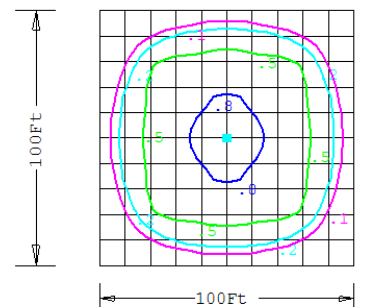

Photometrics

LOS - LB800T3
(mounting height = 12')

LOS - 2LB800T3
(mounting height = 16')

LOS - 3LB800T3
(mounting height = 20')

LOS - LB800T5
(mounting height = 12')

LOS - 2LB800T5
(mounting height = 16')