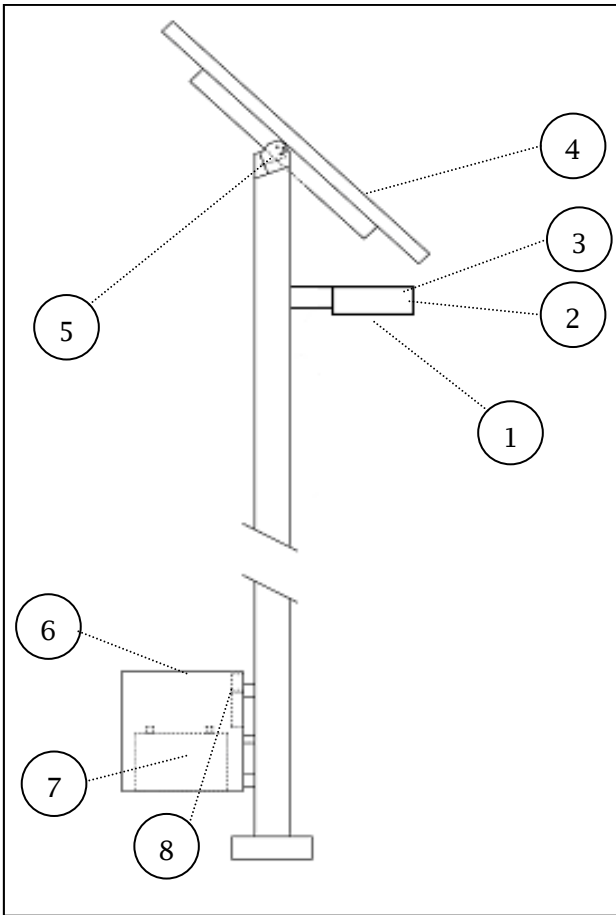

1. White LED Lamps –The lamps offer high brightness, high color rendering, and 50,000 hr life at 90 lumens per watt, offering 900, 1800, 2700, 3600, or 4500 lumens. Lamps are full cut-off, producing 0 lumens above 90 degrees and less than 10% light output between 80 and 90 degrees.

2. LED Driver – Constant current driver precisely controls light levels with up to 256 digital states. One driver per lamp.

3. LOS Fixture – Die-formed aluminum construction. Holds from 1 to 5 lightbars.

4. Solar Panel – Poly-crystalline solar panel in 50, 80, 95 or 130 watts. Twenty year power output warranty.

5. Panel Mounting – Aluminum fixture allows 360° horizontal panel rotation using stainless ¼-20 allen-head set screws and vertical angles from horizontal (equatorial latitudes) to 70° (northern latitudes).

6. Battery Enclosure –NEMA 3R rainproof, vented, aluminum enclosure with cover,

7. Batteries – One or two sealed 118 amp-hour, 12volt, spill-proof, maintenance free AGM batteries with fused battery harness.

8. SO-Bright® Controls – The smartest, most versatile solar lighting controls available. Set timing, light-levels, and energy management options using a wireless remote control.

Fixture EPA: 0.493 sq-ft (0.05 sq-m)

Fixture Weight: 10 lbs (4.54 kg)

Accessories:

- Grounding Kit
- Vandal proof Motion Detector
- Data Logger

For more information see:

- High Lumen LED Lamp Spec Sheet
- Power Package Spec Sheet
- SO-Bright® Controls Spec Sheet
- Pathway photometric plots
- Poles Spec Sheet

Photometrics