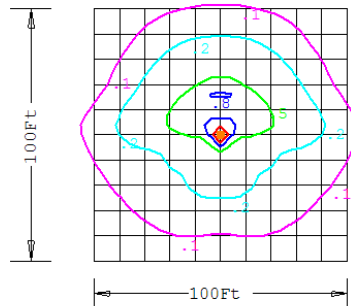

Fixture Weight: 10 lbs (4.54 kg)

Accessories:

- Grounding Kit
- Vandal proof Motion Detector
- Data Logger

For more information see:

- High Lumen LED Lamp Spec Sheet
- Power Package Spec Sheet
- SO-Bright® Controls Spec Sheet
- Pathway photometric plots
- Poles Spec Sheet

Photometrics

LOS - LB800T3
(mounting height = 12')

LOS - 2LB800T3
(mounting height = 16')

LOS - 3LB800T3
(mounting height = 20')

LOS - LB800T5
(mounting height = 12')

LOS - 2LB800T5
(mounting height = 16')